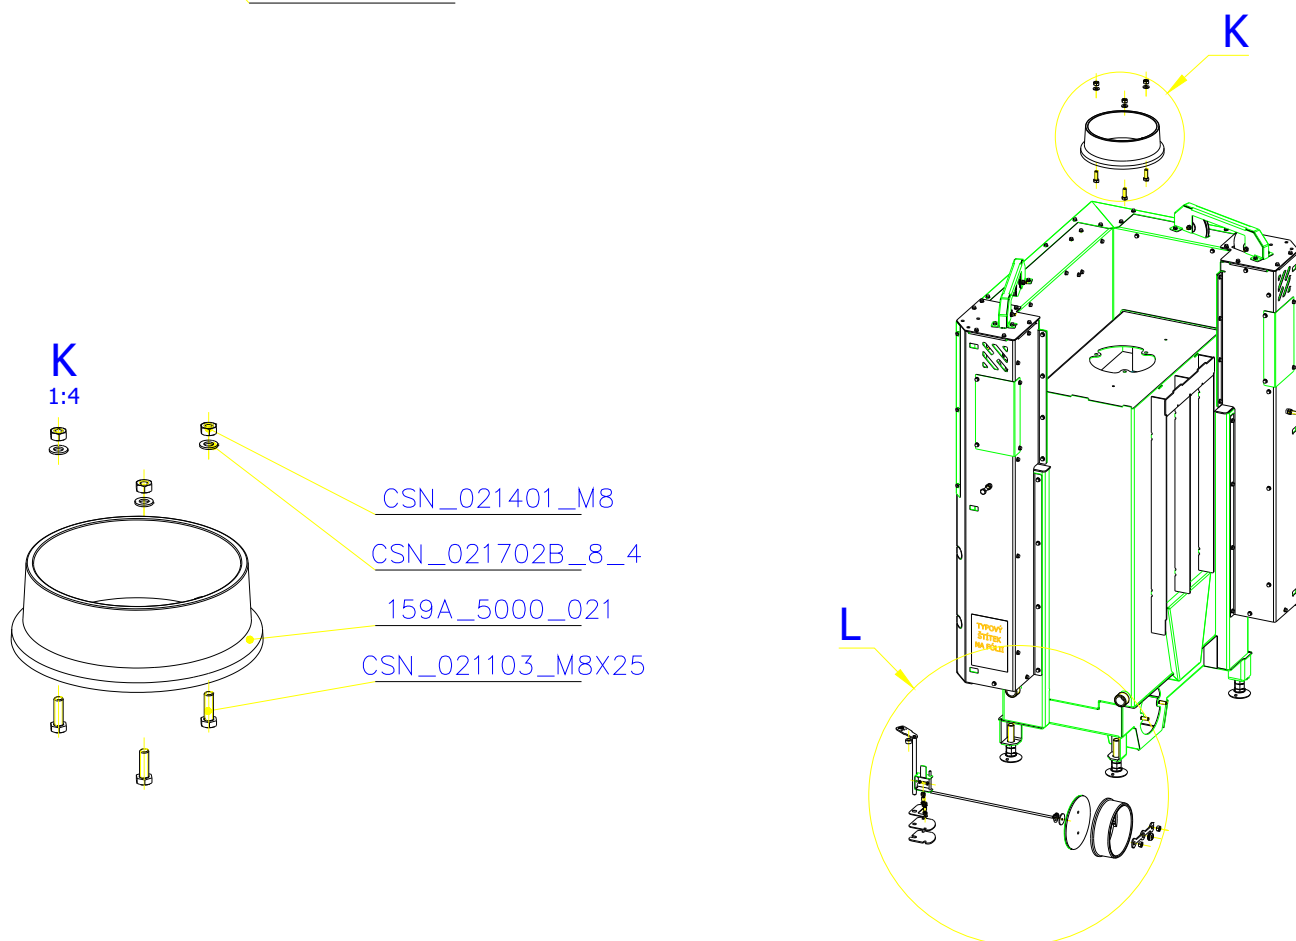

SCAN 5004 FL

SPARE PARTS

Spare parts 5004 FL			
Spare part no.	Market name	Scan M3no.	
1	Baffle plate set	50062492	174K_2010_032 + 174K_2010_032
2	Chamotte chamber set FL	50053136	174N_2010_001
3	Handle	50052740	206E_0320_001
4	Front glass 4x651,5x466	50062966	632_999_650_466
5	Side glass 4x393x466	50053134	632_999_393_466
6	Glass sealing 15x4 mm, type 7226/5/0/0 - black	50052730	341_414_015_004
7	Door gasket 15x8 mm, type 84205/6/8/0/0 - black	50052732	341_414_015_008
8	Spray black, 400ml	50053535	-
9	Screw assortment for SC 5000 series	12061534	-

SCAN 5004 FL

SPARE PARTS

SCAN 5004 FL

SPARE PARTS

SCAN 5004 FL

SPARE PARTS

SCAN 5004 FL

SPARE PARTS

SCAN 5004 FL

SPARE PARTS

SCAN 5004 FL

SPARE PARTS

SCAN 5004 FL

SPARE PARTS