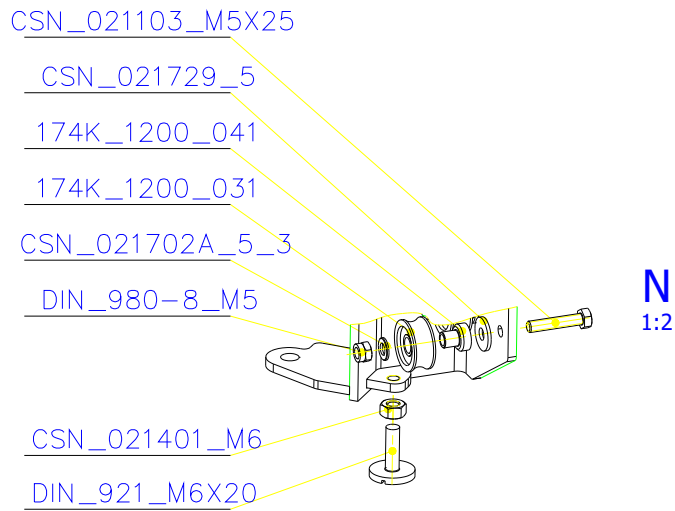

SCAN 5004 FL

SPARE PARTS

Spare parts 5004 FL			
Spare part no.	Market name	Scan M3no.	
1	Baffle plate set	50062492	174K_2010_032 + 174K_2010_032
2	Chamotte chamber set FL	50053136	174N_2010_001
3	Handle	50052740	206E_0320_001
4	Front glass 4x651,5x466	50062966	632_999_650_466
5	Side glass 4x393x466	50053134	632_999_393_466
6	Glass sealing 15x4 mm, type 7226/5/0/0 - black	50052730	341_414_015_004
7	Door gasket 15x8 mm, type 84205/6/8/0/0 - black	50052732	341_414_015_008
8	Spray black, 400ml	50053535	-
9	Screw assortment for SC 5000 series	12061534	-

SCAN 5004 FL

SPARE PARTS

SCAN 5004 FL

SPARE PARTS

SCAN 5004 FL

SPARE PARTS

SCAN 5004 FL

SPARE PARTS

SCAN 5004 FL

SPARE PARTS

SCAN 5004 FL

SPARE PARTS

SCAN 5004 FL

SPARE PARTS