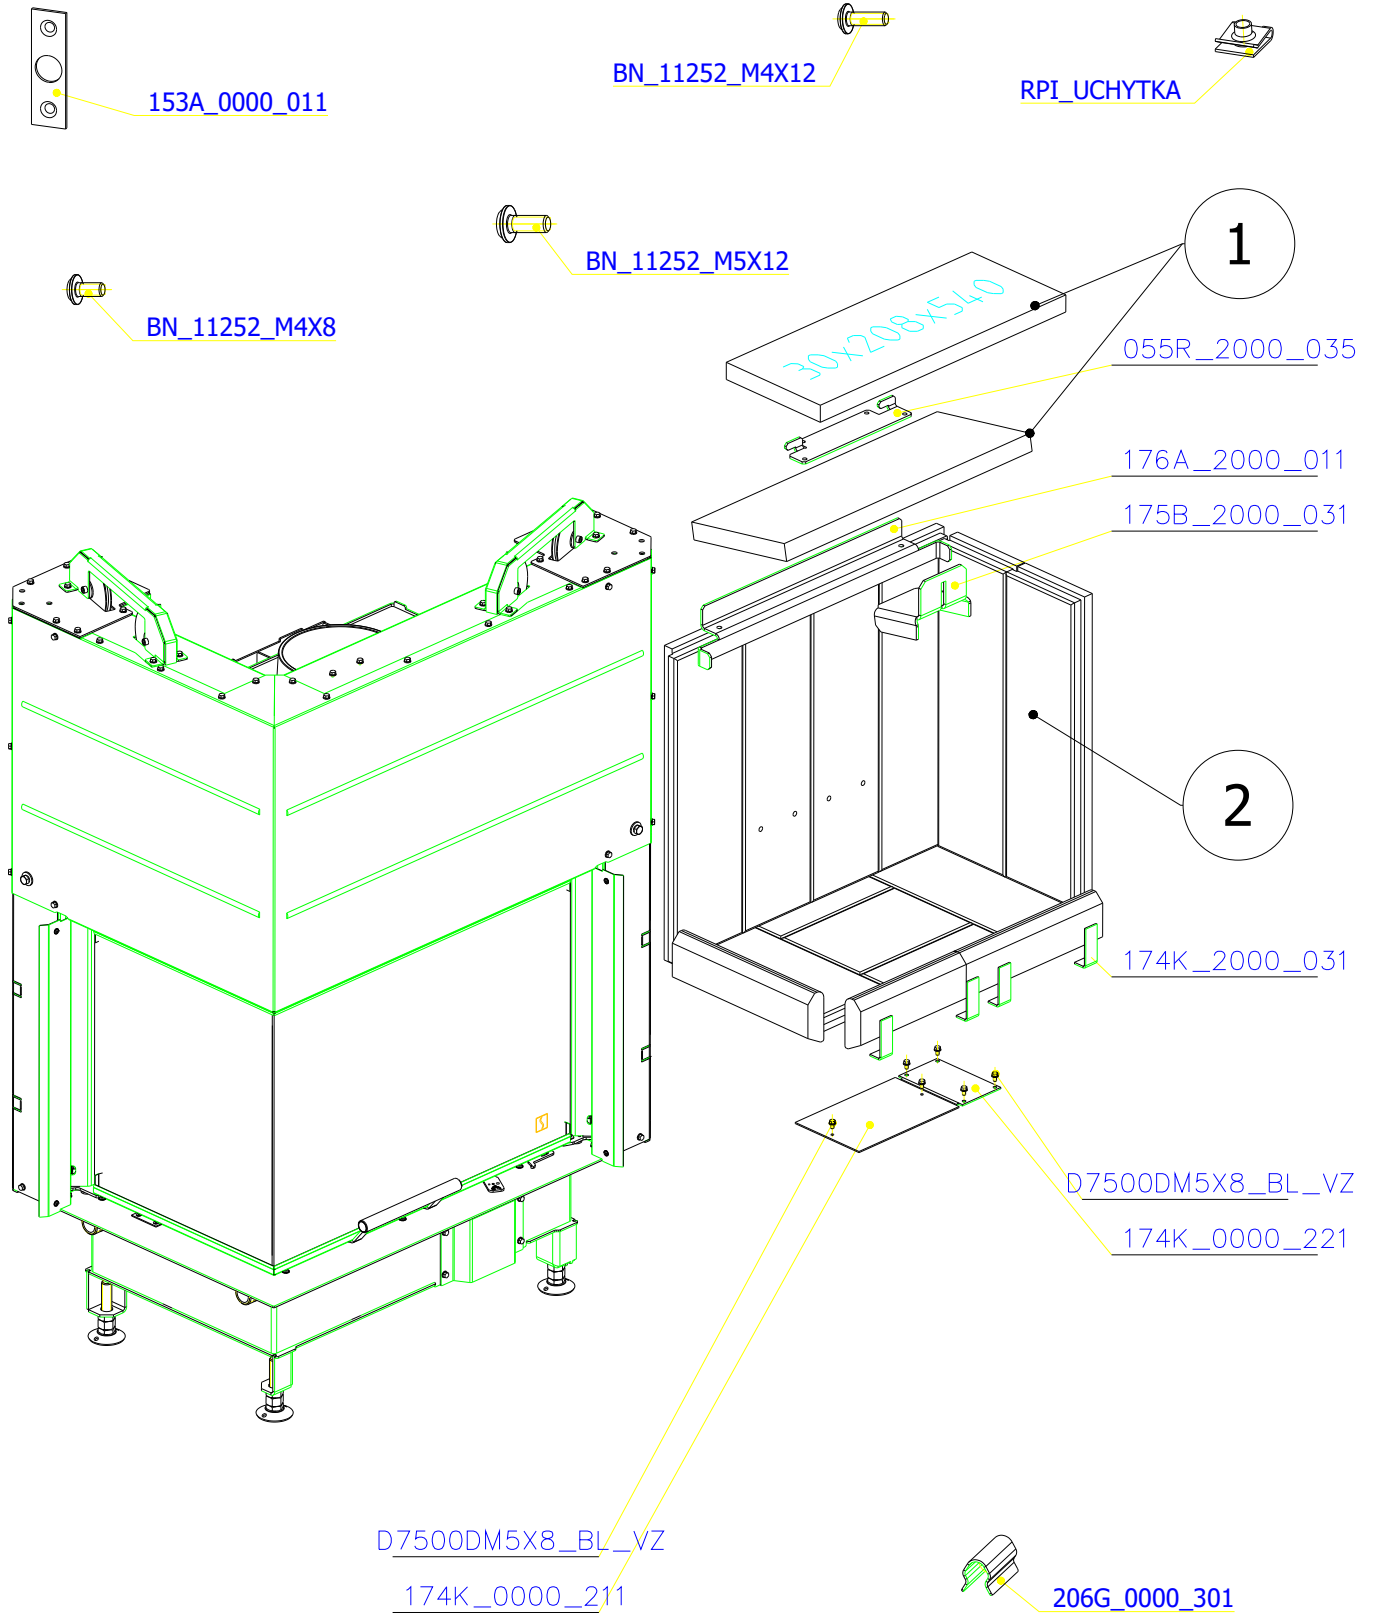

SCAN 5004 FL

SPARE PARTS

Spare parts 5004 FL			
Spare part no.	Market name	Scan M3no.	
1	Baffle plate set	50062492	174K_2010_032 + 174K_2010_032
2	Chamotte chamber set FL	50053136	174N_2010_001
3	Handle	50052740	206E_0320_001
4	Front glass 4x651,5x466	50062966	632_999_650_466
5	Side glass 4x393x466	50053134	632_999_393_466
6	Glass sealing 15x4 mm, type 7226/5/0/0 - black	50052730	341_414_015_004
7	Door gasket 15x8 mm, type 84205/6/8/0/0 - black	50052732	341_414_015_008
8	Spray black, 400ml	50053535	-
9	Screw assortment for SC 5000 series	12061534	-

SCAN 5004 FL

SPARE PARTS

SCAN 5004 FL

SPARE PARTS

SCAN 5004 FL

SPARE PARTS

SCAN 5004 FL

SPARE PARTS

SCAN 5004 FL

SPARE PARTS

SCAN 5004 FL

SPARE PARTS

SCAN 5004 FL

SPARE PARTS