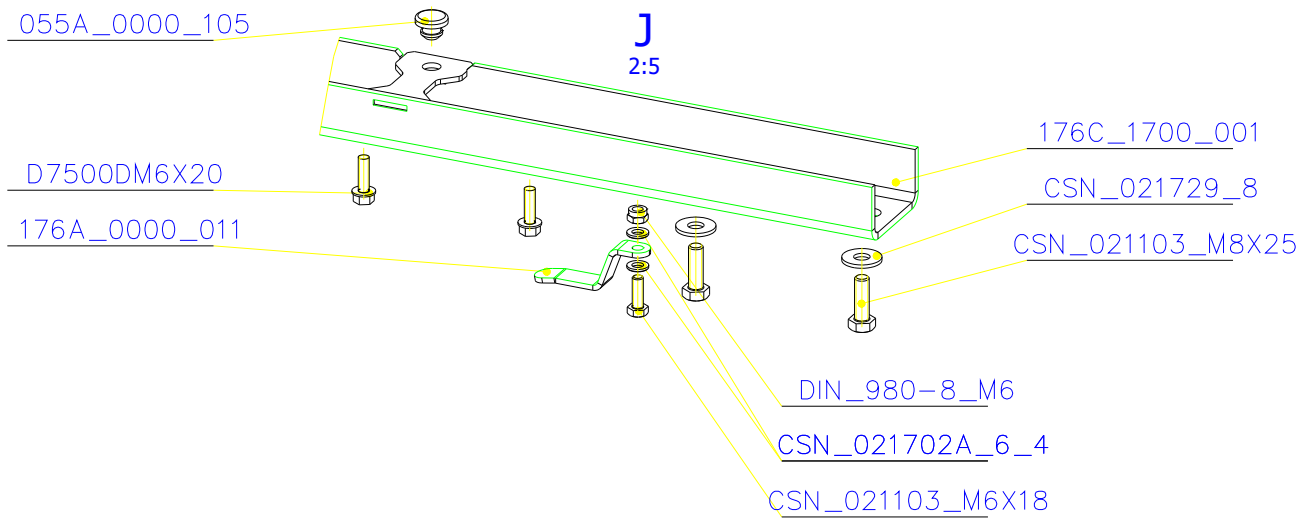

SCAN 5004 FL

SPARE PARTS

Spare parts 5004 FL			
Spare part no.	Market name	Scan M3no.	
1	Baffle plate set	50062492	174K_2010_032 + 174K_2010_032
2	Chamotte chamber set FL	50053136	174N_2010_001
3	Handle	50052740	206E_0320_001
4	Front glass 4x651,5x466	50062966	632_999_650_466
5	Side glass 4x393x466	50053134	632_999_393_466
6	Glass sealing 15x4 mm, type 7226/5/0/0 - black	50052730	341_414_015_004
7	Door gasket 15x8 mm, type 84205/6/8/0/0 - black	50052732	341_414_015_008
8	Spray black, 400ml	50053535	-
9	Screw assortment for SC 5000 series	12061534	-

SCAN 5004 FL

SPARE PARTS

SCAN 5004 FL

SPARE PARTS

SCAN 5004 FL

SPARE PARTS

SCAN 5004 FL

SPARE PARTS

SCAN 5004 FL

SPARE PARTS

SCAN 5004 FL

SPARE PARTS

SCAN 5004 FL

SPARE PARTS