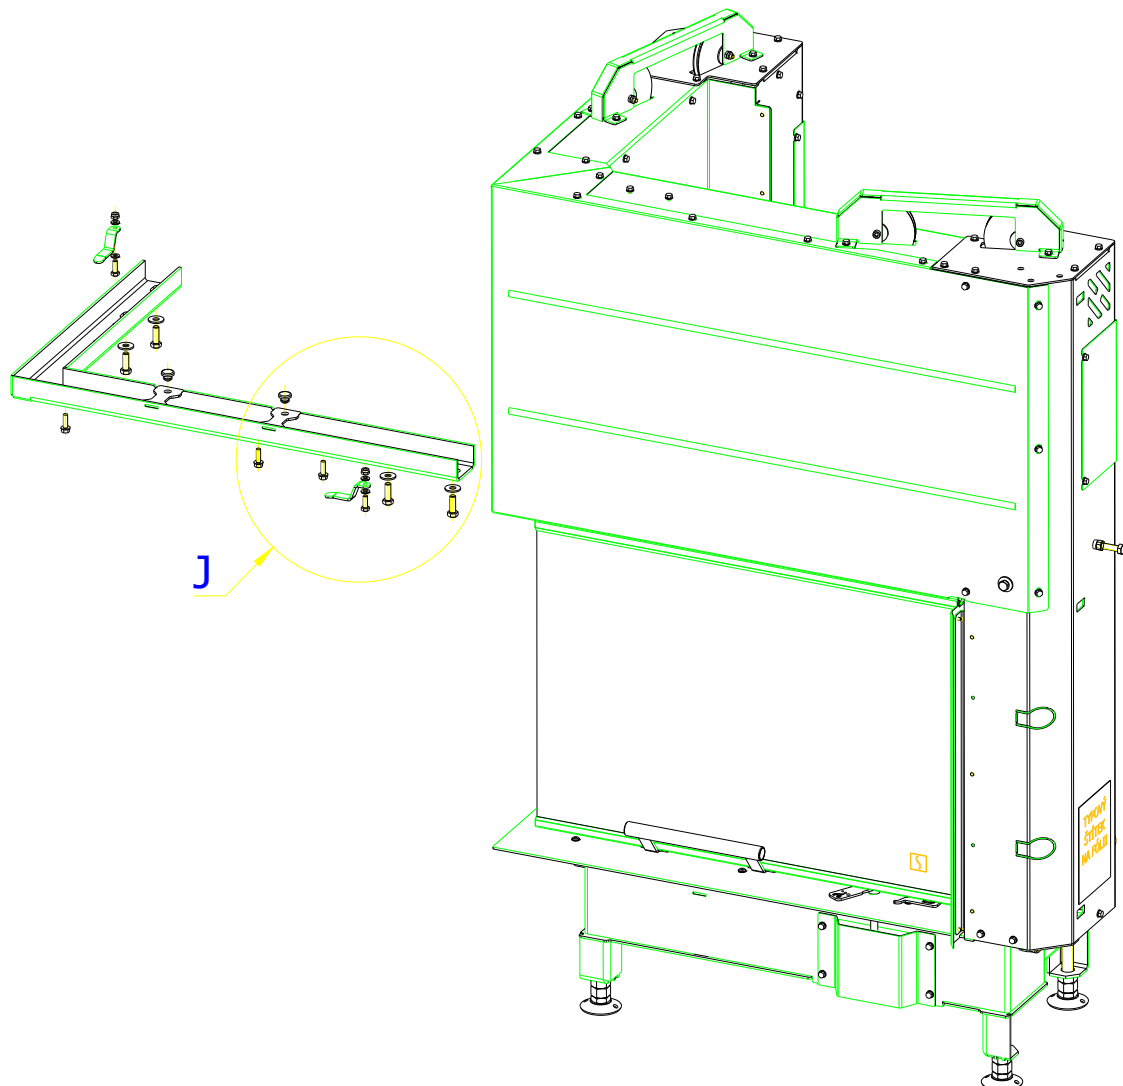

SCAN 5004 FL

SPARE PARTS

Spare parts 5004 FL			
Spare part no.	Market name	Scan M3no.	
1	Baffle plate set	50062492	174K_2010_032 + 174K_2010_032
2	Chamotte chamber set FL	50053136	174N_2010_001
3	Handle	50052740	206E_0320_001
4	Front glass 4x651,5x466	50062966	632_999_650_466
5	Side glass 4x393x466	50053134	632_999_393_466
6	Glass sealing 15x4 mm, type 7226/5/0/0 - black	50052730	341_414_015_004
7	Door gasket 15x8 mm, type 84205/6/8/0/0 - black	50052732	341_414_015_008
8	Spray black, 400ml	50053535	-
9	Screw assortment for SC 5000 series	12061534	-

SCAN 5004 FL

SPARE PARTS

SCAN 5004 FL

SPARE PARTS

SCAN 5004 FL

SPARE PARTS

SCAN 5004 FL

SPARE PARTS