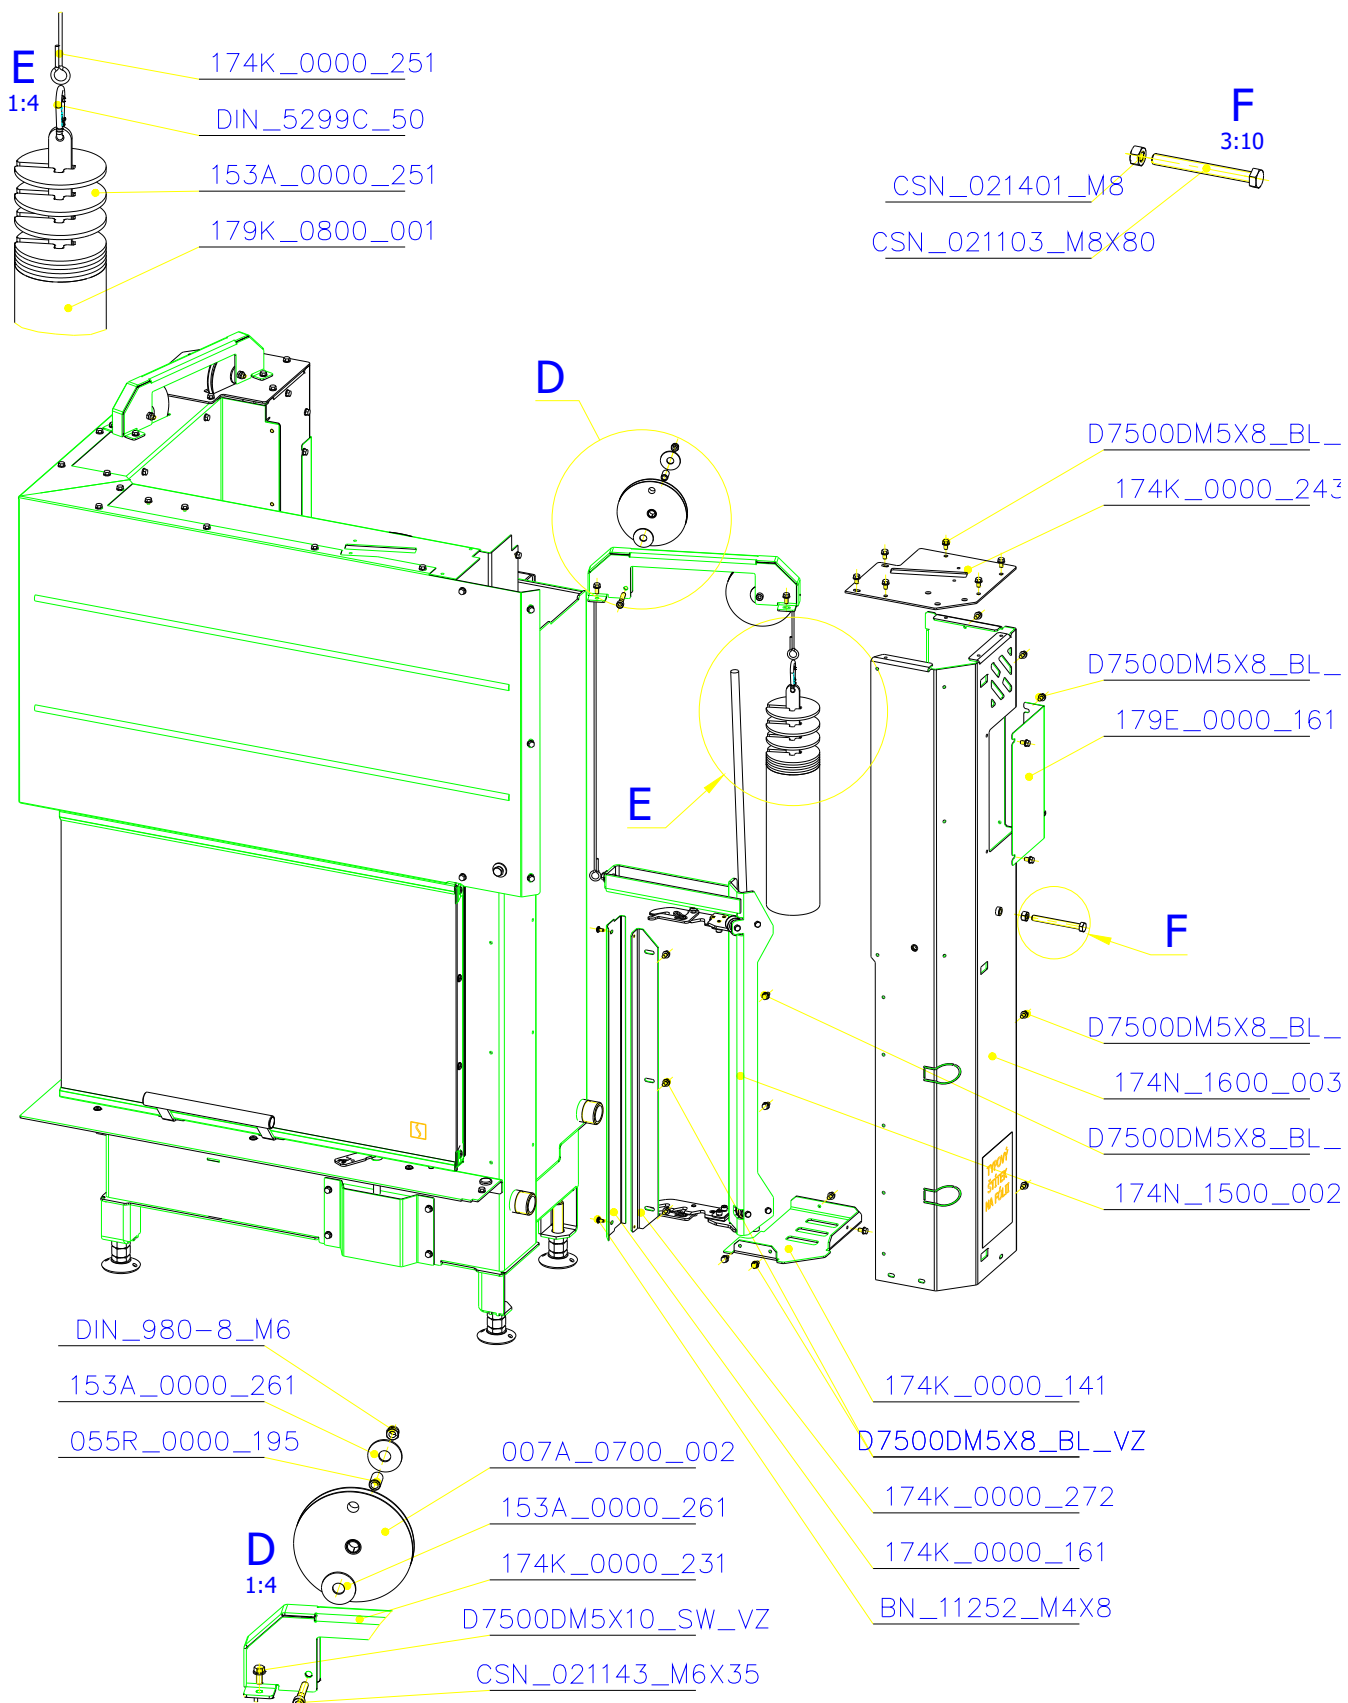

SCAN 5004 FL

SPARE PARTS

Spare parts 5004 FL			
Spare part no.	Market name	Scan M3no.	
1	Baffle plate set	50062492	174K_2010_032 + 174K_2010_032
2	Chamotte chamber set FL	50053136	174N_2010_001
3	Handle	50052740	206E_0320_001
4	Front glass 4x651,5x466	50062966	632_999_650_466
5	Side glass 4x393x466	50053134	632_999_393_466
6	Glass sealing 15x4 mm, type 7226/5/0/0 - black	50052730	341_414_015_004
7	Door gasket 15x8 mm, type 84205/6/8/0/0 - black	50052732	341_414_015_008
8	Spray black, 400ml	50053535	-
9	Screw assortment for SC 5000 series	12061534	-

SCAN 5004 FL

SPARE PARTS

SCAN 5004 FL

SPARE PARTS

SCAN 5004 FL

SPARE PARTS

SCAN 5004 FL

SPARE PARTS

SCAN 5004 FL

SPARE PARTS

SCAN 5004 FL

SPARE PARTS

SCAN 5004 FL

SPARE PARTS