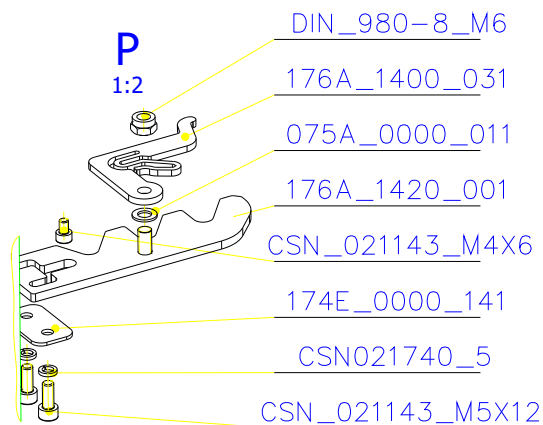

SCAN 5004 FL

SPARE PARTS

Spare parts 5004 FL			
Spare part no.	Market name	Scan M3no.	
1	Baffle plate set	50062492	174K_2010_032 + 174K_2010_032
2	Chamotte chamber set FL	50053136	174N_2010_001
3	Handle	50052740	206E_0320_001
4	Front glass 4x651,5x466	50062966	632_999_650_466
5	Side glass 4x393x466	50053134	632_999_393_466
6	Glass sealing 15x4 mm, type 7226/5/0/0 - black	50052730	341_414_015_004
7	Door gasket 15x8 mm, type 84205/6/8/0/0 - black	50052732	341_414_015_008
8	Spray black, 400ml	50053535	-
9	Screw assortment for SC 5000 series	12061534	-

SCAN 5004 FL

SPARE PARTS

SCAN 5004 FL

SPARE PARTS

SCAN 5004 FL

SPARE PARTS

SCAN 5004 FL

SPARE PARTS

SCAN 5004 FL

SPARE PARTS

SCAN 5004 FL

SPARE PARTS

SCAN 5004 FL

SPARE PARTS