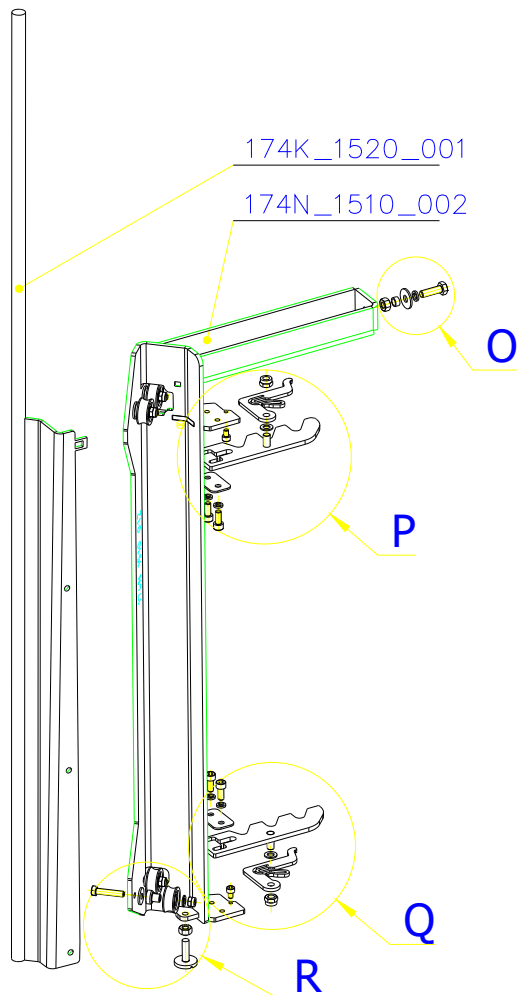

SCAN 5004 FL

SPARE PARTS

Spare parts 5004 FL			
Spare part no.	Market name	Scan M3no.	
1	Baffle plate set	50062492	174K_2010_032 + 174K_2010_032
2	Chamotte chamber set FL	50053136	174N_2010_001
3	Handle	50052740	206E_0320_001
4	Front glass 4x651,5x466	50062966	632_999_650_466
5	Side glass 4x393x466	50053134	632_999_393_466
6	Glass sealing 15x4 mm, type 7226/5/0/0 - black	50052730	341_414_015_004
7	Door gasket 15x8 mm, type 84205/6/8/0/0 - black	50052732	341_414_015_008
8	Spray black, 400ml	50053535	-
9	Screw assortment for SC 5000 series	12061534	-

SCAN 5004 FL

SPARE PARTS

SCAN 5004 FL

SPARE PARTS

SCAN 5004 FL

SPARE PARTS

SCAN 5004 FL

SPARE PARTS

SCAN 5004 FL

SPARE PARTS

SCAN 5004 FL

SPARE PARTS

SCAN 5004 FL

SPARE PARTS