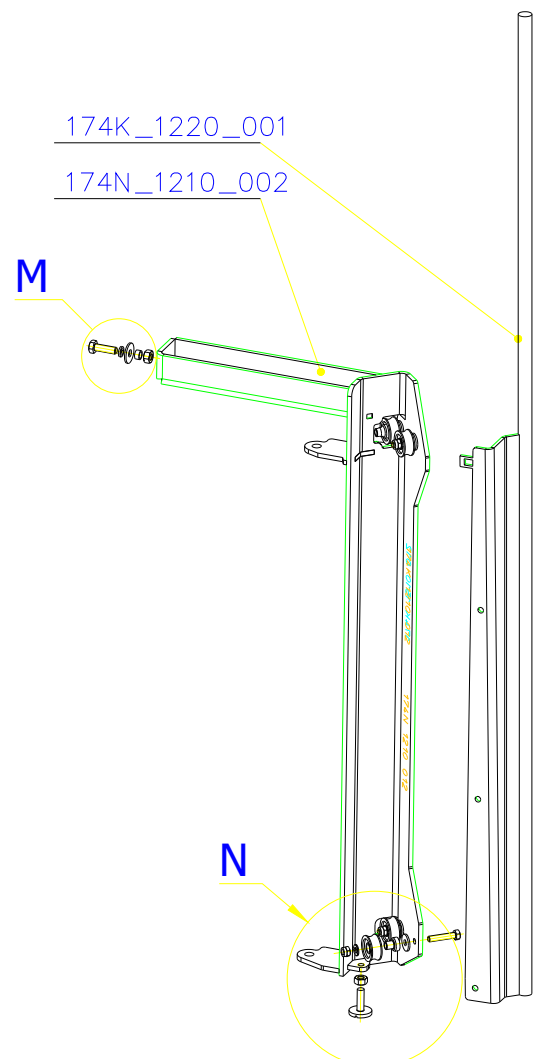

SCAN 5004 FL

SPARE PARTS

Spare parts 5004 FL			
Spare part no.	Market name	Scan M3no.	
1	Baffle plate set	50062492	174K_2010_032 + 174K_2010_032
2	Chamotte chamber set FL	50053136	174N_2010_001
3	Handle	50052740	206E_0320_001
4	Front glass 4x651,5x466	50062966	632_999_650_466
5	Side glass 4x393x466	50053134	632_999_393_466
6	Glass sealing 15x4 mm, type 7226/5/0/0 - black	50052730	341_414_015_004
7	Door gasket 15x8 mm, type 84205/6/8/0/0 - black	50052732	341_414_015_008
8	Spray black, 400ml	50053535	-
9	Screw assortment for SC 5000 series	12061534	-

SCAN 5004 FL

SPARE PARTS

SCAN 5004 FL

SPARE PARTS

SCAN 5004 FL

SPARE PARTS

SCAN 5004 FL

SPARE PARTS

SCAN 5004 FL

SPARE PARTS

SCAN 5004 FL

SPARE PARTS

SCAN 5004 FL

SPARE PARTS