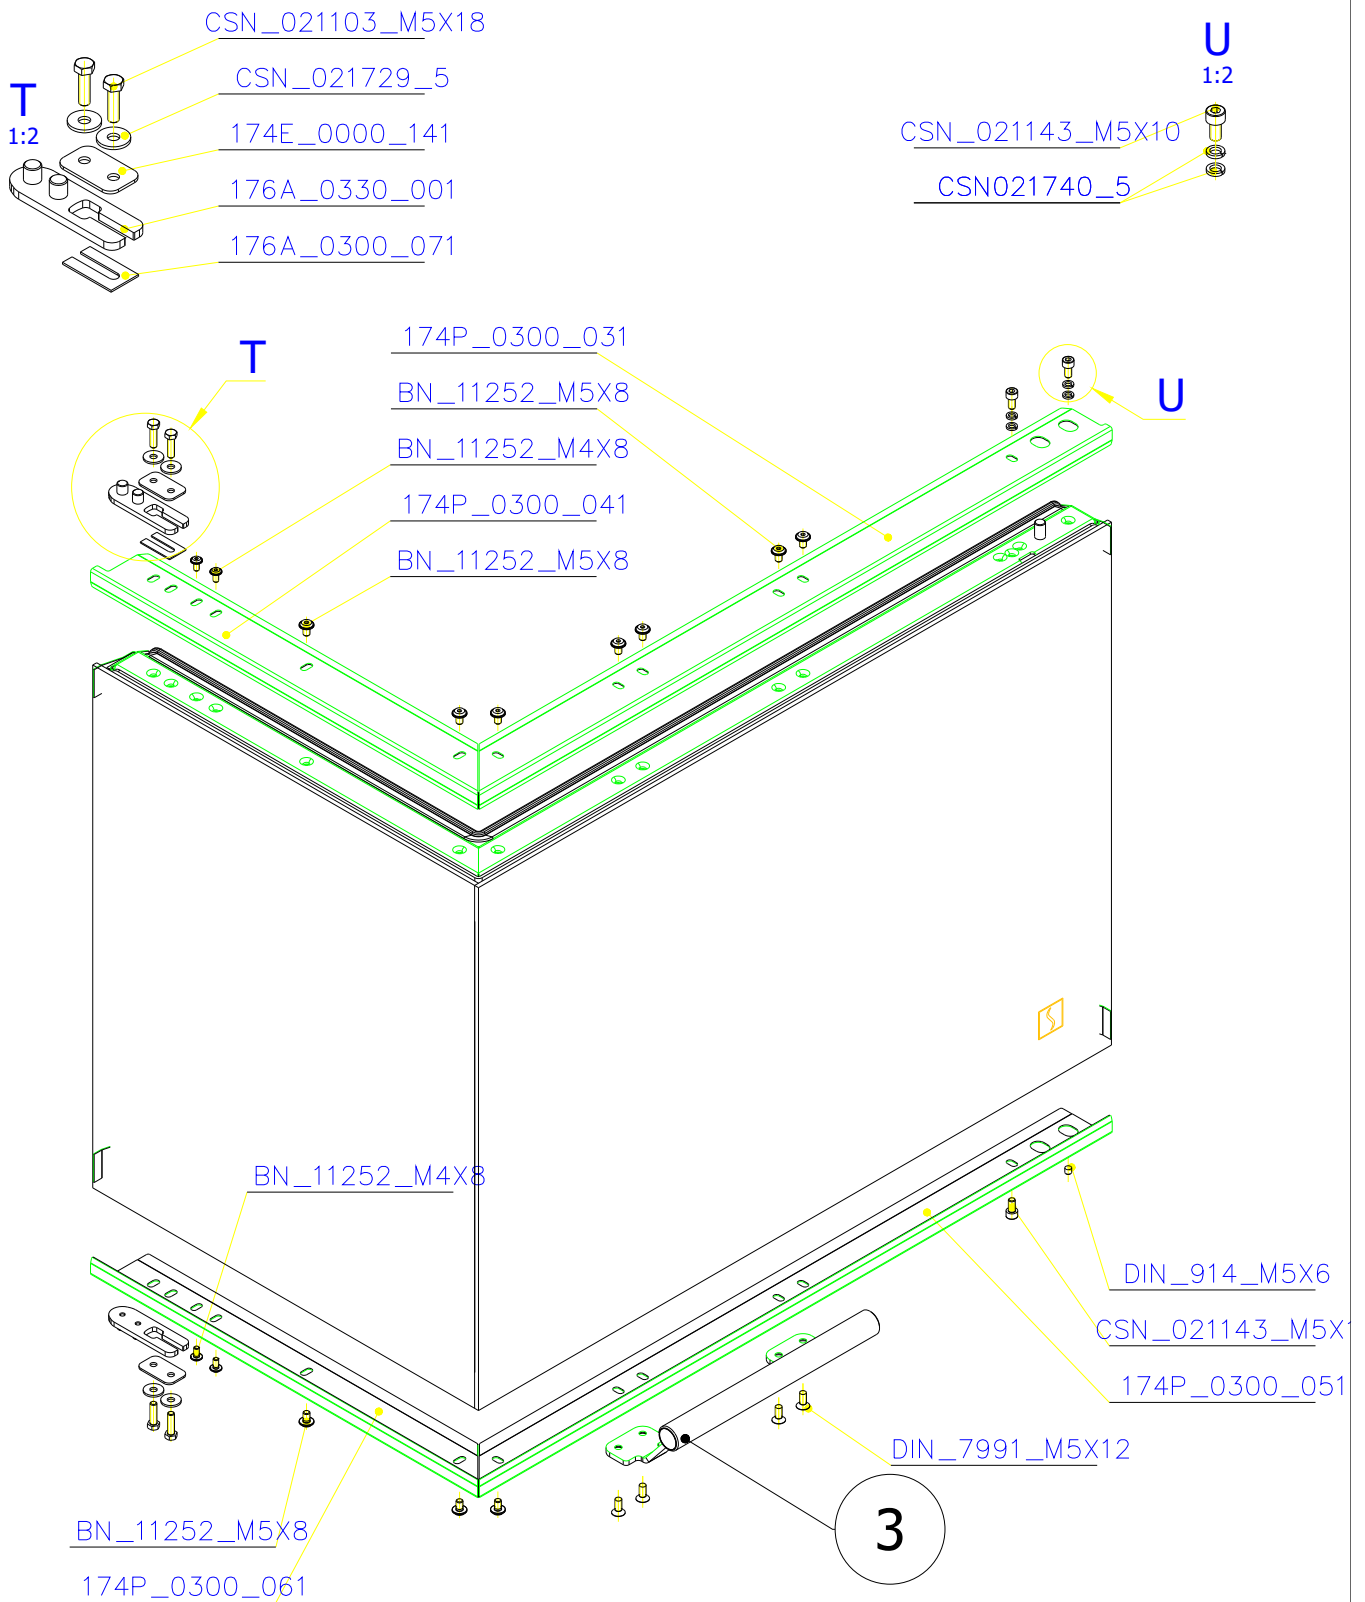

SCAN 5004 FL

SPARE PARTS

Spare parts 5004 FL			
Spare part no.	Market name	Scan M3no.	
1	Baffle plate set	50062492	174K_2010_032 + 174K_2010_032
2	Chamotte chamber set FL	50053136	174N_2010_001
3	Handle	50052740	206E_0320_001
4	Front glass 4x651,5x466	50062966	632_999_650_466
5	Side glass 4x393x466	50053134	632_999_393_466
6	Glass sealing 15x4 mm, type 7226/5/0/0 - black	50052730	341_414_015_004
7	Door gasket 15x8 mm, type 84205/6/8/0/0 - black	50052732	341_414_015_008
8	Spray black, 400ml	50053535	-
9	Screw assortment for SC 5000 series	12061534	-

SCAN 5004 FL

SPARE PARTS

SCAN 5004 FL

SPARE PARTS

SCAN 5004 FL

SPARE PARTS

SCAN 5004 FL

SPARE PARTS

SCAN 5004 FL

SPARE PARTS

SCAN 5004 FL

SPARE PARTS

SCAN 5004 FL

SPARE PARTS