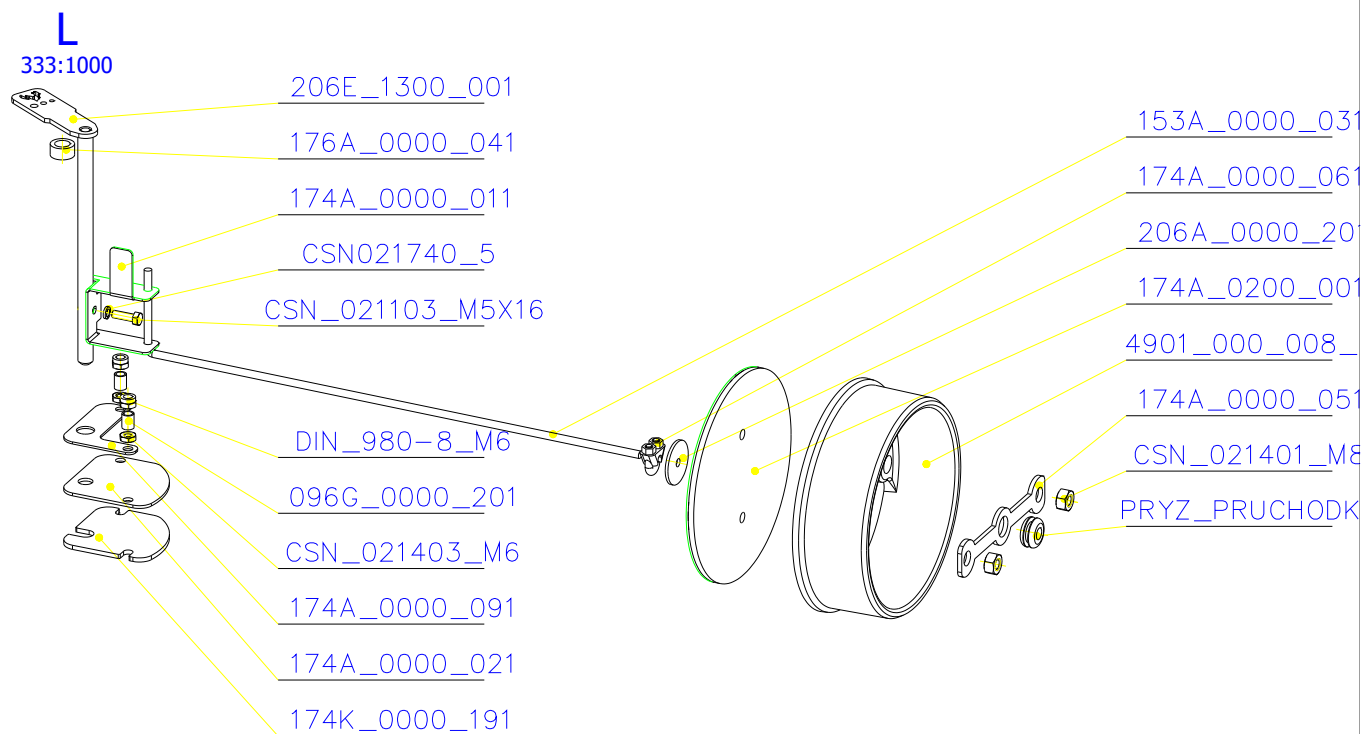

SCAN 5004 FL

SPARE PARTS

Spare parts 5004 FL			
Spare part no.	Market name	Scan M3no.	
1	Baffle plate set	50062492	174K_2010_032 + 174K_2010_032
2	Chamotte chamber set FL	50053136	174N_2010_001
3	Handle	50052740	206E_0320_001
4	Front glass 4x651,5x466	50062966	632_999_650_466
5	Side glass 4x393x466	50053134	632_999_393_466
6	Glass sealing 15x4 mm, type 7226/5/0/0 - black	50052730	341_414_015_004
7	Door gasket 15x8 mm, type 84205/6/8/0/0 - black	50052732	341_414_015_008
8	Spray black, 400ml	50053535	-
9	Screw assortment for SC 5000 series	12061534	-

SCAN 5004 FL

SPARE PARTS

SCAN 5004 FL

SPARE PARTS

SCAN 5004 FL

SPARE PARTS

SCAN 5004 FL

SPARE PARTS

SCAN 5004 FL

SPARE PARTS

SCAN 5004 FL

SPARE PARTS

SCAN 5004 FL

SPARE PARTS