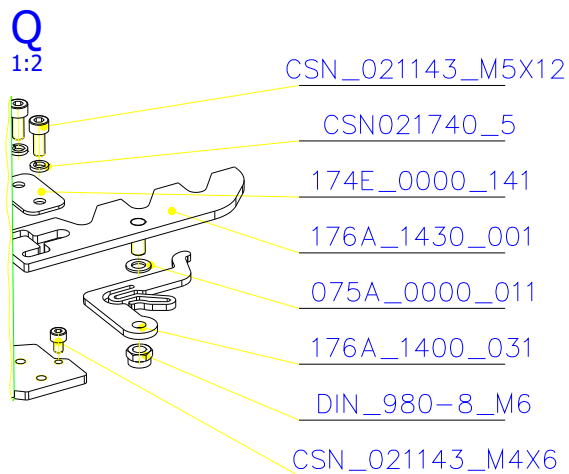

SCAN 5004 FL

SPARE PARTS

Spare parts 5004 FL			
Spare part no.	Market name	Scan M3no.	
1	Baffle plate set	50062492	174K_2010_032 + 174K_2010_032
2	Chamotte chamber set FL	50053136	174N_2010_001
3	Handle	50052740	206E_0320_001
4	Front glass 4x651,5x466	50062966	632_999_650_466
5	Side glass 4x393x466	50053134	632_999_393_466
6	Glass sealing 15x4 mm, type 7226/5/0/0 - black	50052730	341_414_015_004
7	Door gasket 15x8 mm, type 84205/6/8/0/0 - black	50052732	341_414_015_008
8	Spray black, 400ml	50053535	-
9	Screw assortment for SC 5000 series	12061534	-

SCAN 5004 FL

SPARE PARTS

SCAN 5004 FL

SPARE PARTS

SCAN 5004 FL

SPARE PARTS

SCAN 5004 FL

SPARE PARTS

SCAN 5004 FL

SPARE PARTS

SCAN 5004 FL

SPARE PARTS

SCAN 5004 FL

SPARE PARTS