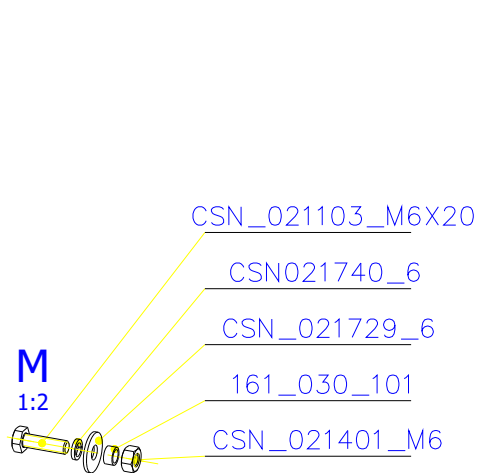

SCAN 5004 FL

SPARE PARTS

Spare parts 5004 FL			
Spare part no.	Market name	Scan M3no.	
1	Baffle plate set	50062492	174K_2010_032 + 174K_2010_032
2	Chamotte chamber set FL	50053136	174N_2010_001
3	Handle	50052740	206E_0320_001
4	Front glass 4x651,5x466	50062966	632_999_650_466
5	Side glass 4x393x466	50053134	632_999_393_466
6	Glass sealing 15x4 mm, type 7226/5/0/0 - black	50052730	341_414_015_004
7	Door gasket 15x8 mm, type 84205/6/8/0/0 - black	50052732	341_414_015_008
8	Spray black, 400ml	50053535	-
9	Screw assortment for SC 5000 series	12061534	-

SCAN 5004 FL

SPARE PARTS

SCAN 5004 FL

SPARE PARTS

SCAN 5004 FL

SPARE PARTS

SCAN 5004 FL

SPARE PARTS

SCAN 5004 FL

SPARE PARTS

SCAN 5004 FL

SPARE PARTS

SCAN 5004 FL

SPARE PARTS