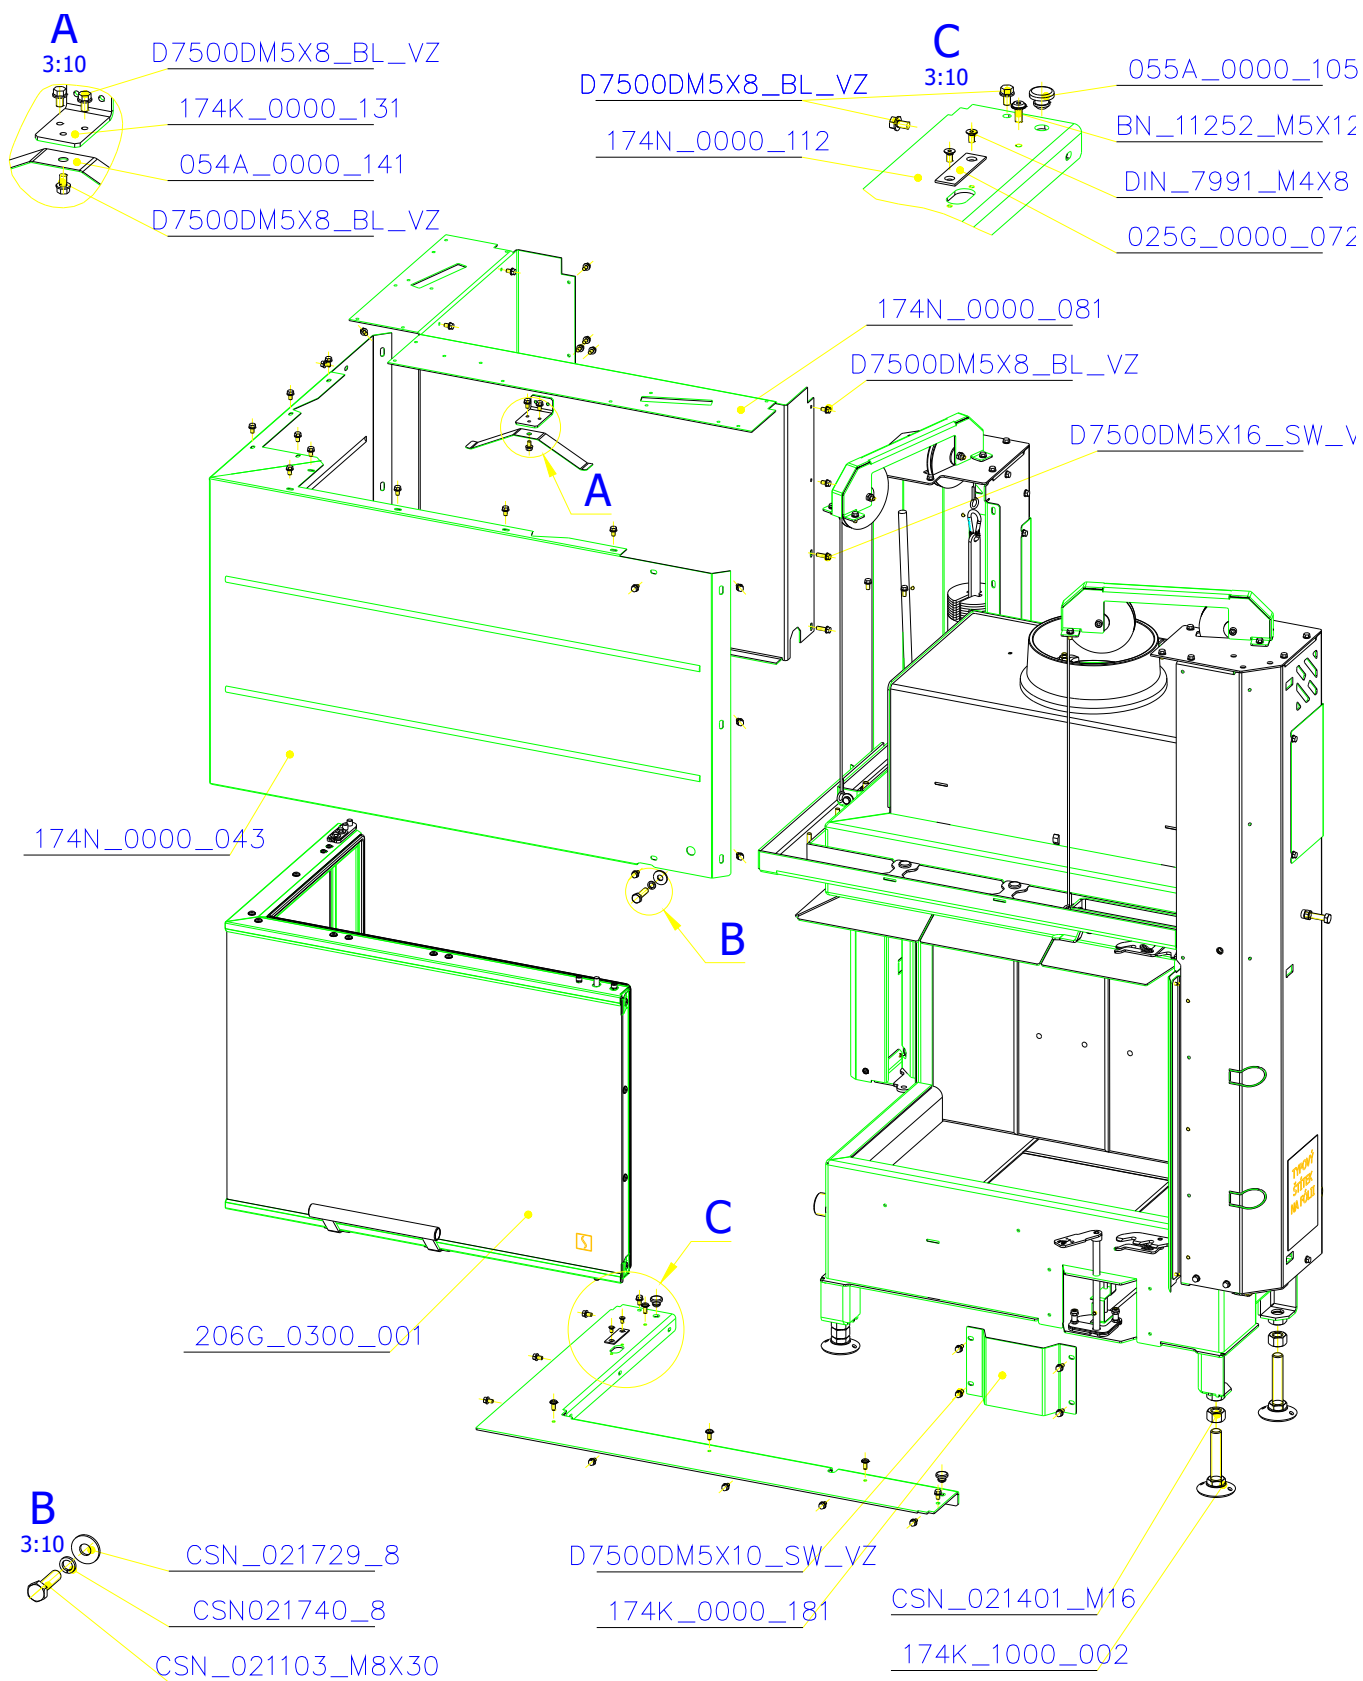

SCAN 5004 FL

SPARE PARTS

Spare parts 5004 FL			
Spare part no.	Market name	Scan M3no.	
1	Baffle plate set	50062492	174K_2010_032 + 174K_2010_032
2	Chamotte chamber set FL	50053136	174N_2010_001
3	Handle	50052740	206E_0320_001
4	Front glass 4x651,5x466	50062966	632_999_650_466
5	Side glass 4x393x466	50053134	632_999_393_466
6	Glass sealing 15x4 mm, type 7226/5/0/0 - black	50052730	341_414_015_004
7	Door gasket 15x8 mm, type 84205/6/8/0/0 - black	50052732	341_414_015_008
8	Spray black, 400ml	50053535	-
9	Screw assortment for SC 5000 series	12061534	-

SCAN 5004 FL

SPARE PARTS

SCAN 5004 FL

SPARE PARTS

SCAN 5004 FL

SPARE PARTS

SCAN 5004 FL

SPARE PARTS

SCAN 5004 FL

SPARE PARTS

SCAN 5004 FL

SPARE PARTS

SCAN 5004 FL

SPARE PARTS