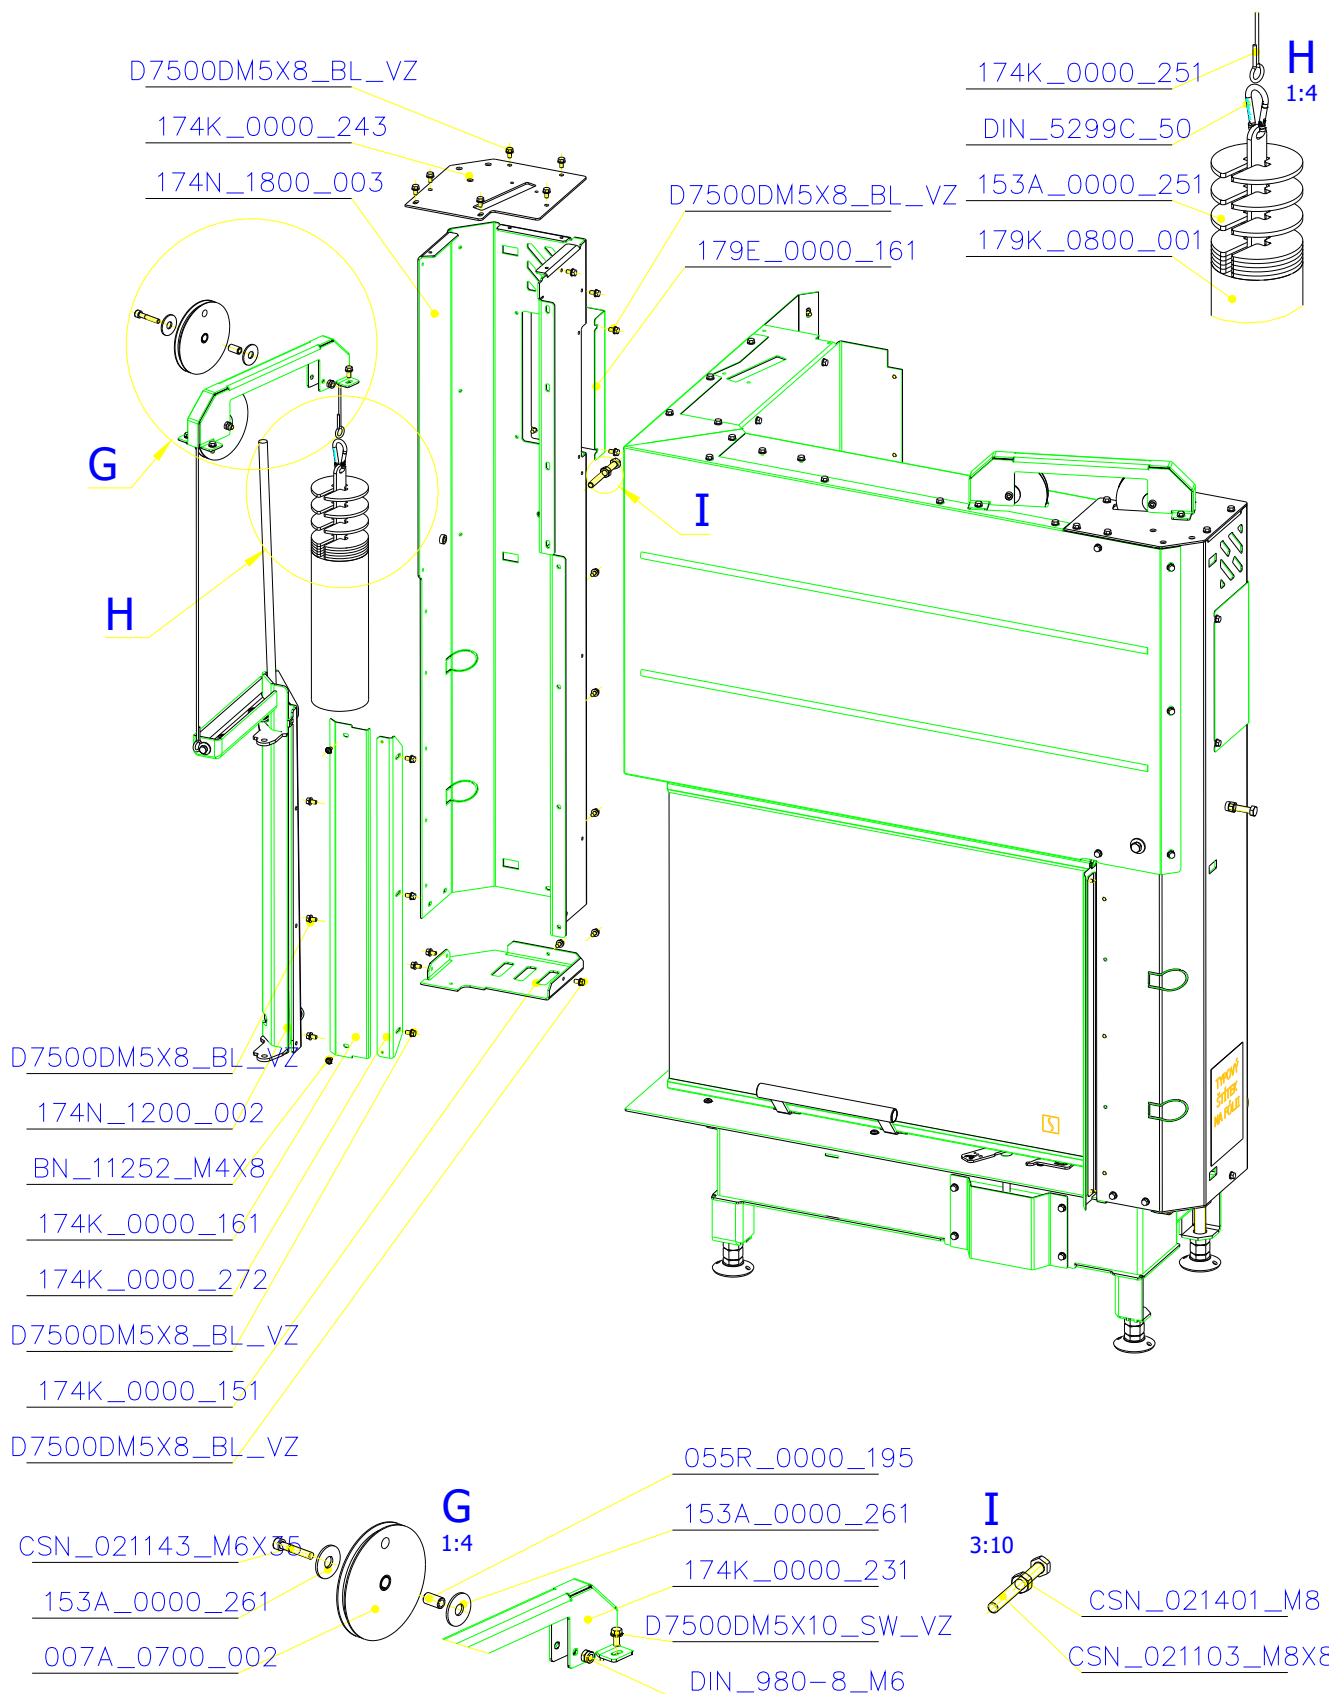

SCAN 5004 FL

SPARE PARTS

Spare parts 5004 FL			
Spare part no.	Market name	Scan M3no.	
1	Baffle plate set	50062492	174K_2010_032 + 174K_2010_032
2	Chamotte chamber set FL	50053136	174N_2010_001
3	Handle	50052740	206E_0320_001
4	Front glass 4x651,5x466	50062966	632_999_650_466
5	Side glass 4x393x466	50053134	632_999_393_466
6	Glass sealing 15x4 mm, type 7226/5/0/0 - black	50052730	341_414_015_004
7	Door gasket 15x8 mm, type 84205/6/8/0/0 - black	50052732	341_414_015_008
8	Spray black, 400ml	50053535	-
9	Screw assortment for SC 5000 series	12061534	-

SCAN 5004 FL

SPARE PARTS

SCAN 5004 FL

SPARE PARTS

SCAN 5004 FL

SPARE PARTS

SCAN 5004 FL

SPARE PARTS

SCAN 5004 FL

SPARE PARTS

SCAN 5004 FL

SPARE PARTS

SCAN 5004 FL

SPARE PARTS